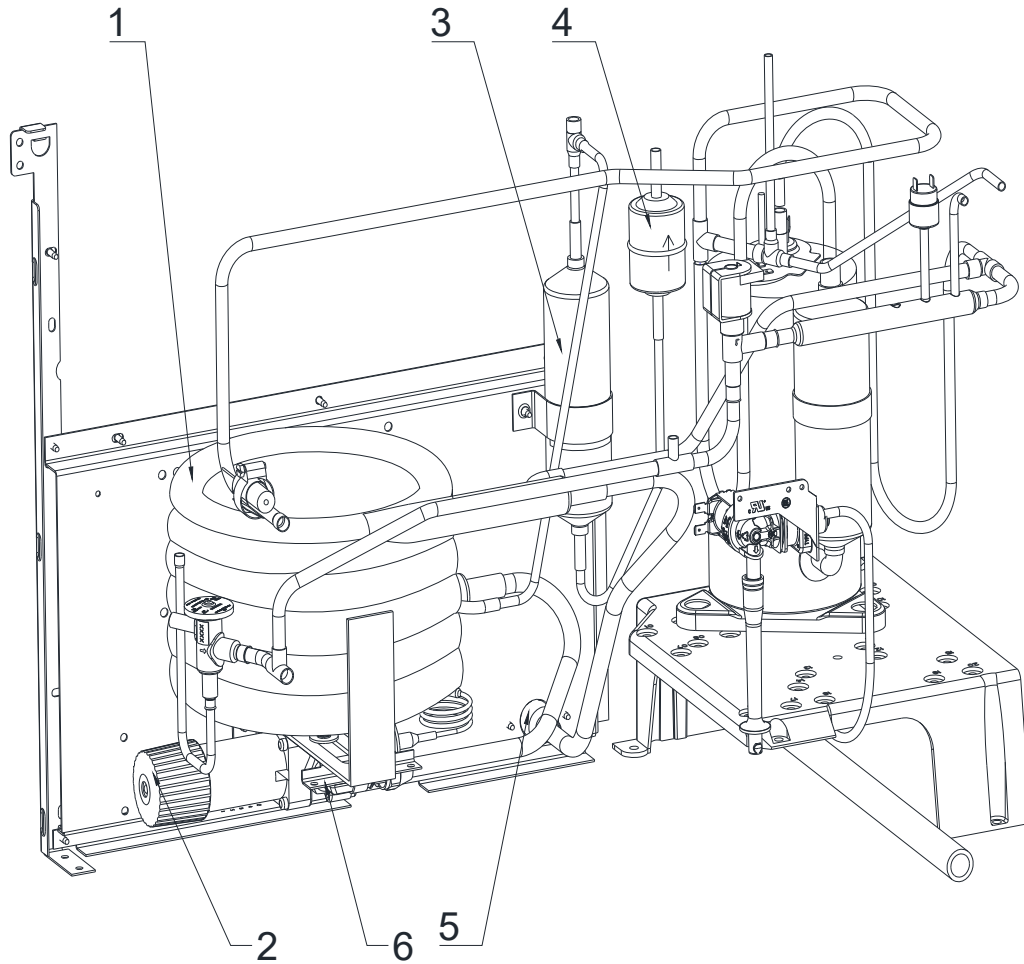

HT0500 REFRIGERATION COMPARTMENT – WATER-COOLED 水冷制冷件部分

DESCRIPTION 描述

		PART NO. 零件号码
1	Water-cooled Condenser 水冷冷凝器	8865333
2	Water Regulating Valve 水压调节阀	000013475
3	Receiver 储液罐	000008892
4	Drier 干燥过滤器	000015033
5	Female Wing Adapter - 0.50"	8706083
6	Water Condenser Mounting Base 冷凝器固定座	000010604