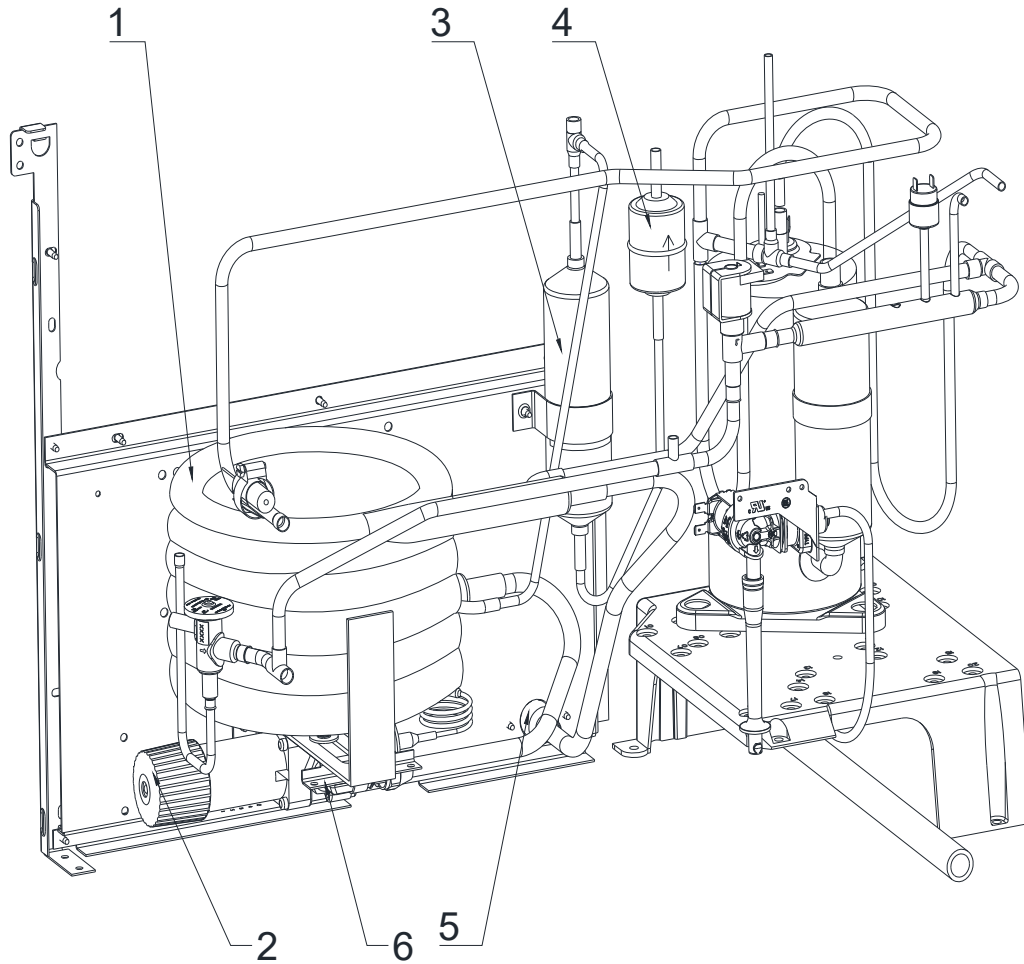

HT0420 REFRIGERATION COMPARTMENT – WATER-COOLED 水冷制冷件部分

DESCRIPTION 描述

		PART NO. 零件号码
1	Water-cooled Condenser 水冷冷凝器	040007971
2	Water Regulating Valve 水压调节阀	000013475
3	Receiver 储液罐	000008892
4	Drier 干燥过滤器	000015033
5	Female Wing Adapter - 0.50"	8706083
6	Water Condenser Mounting Base 冷凝器固定座	000010604